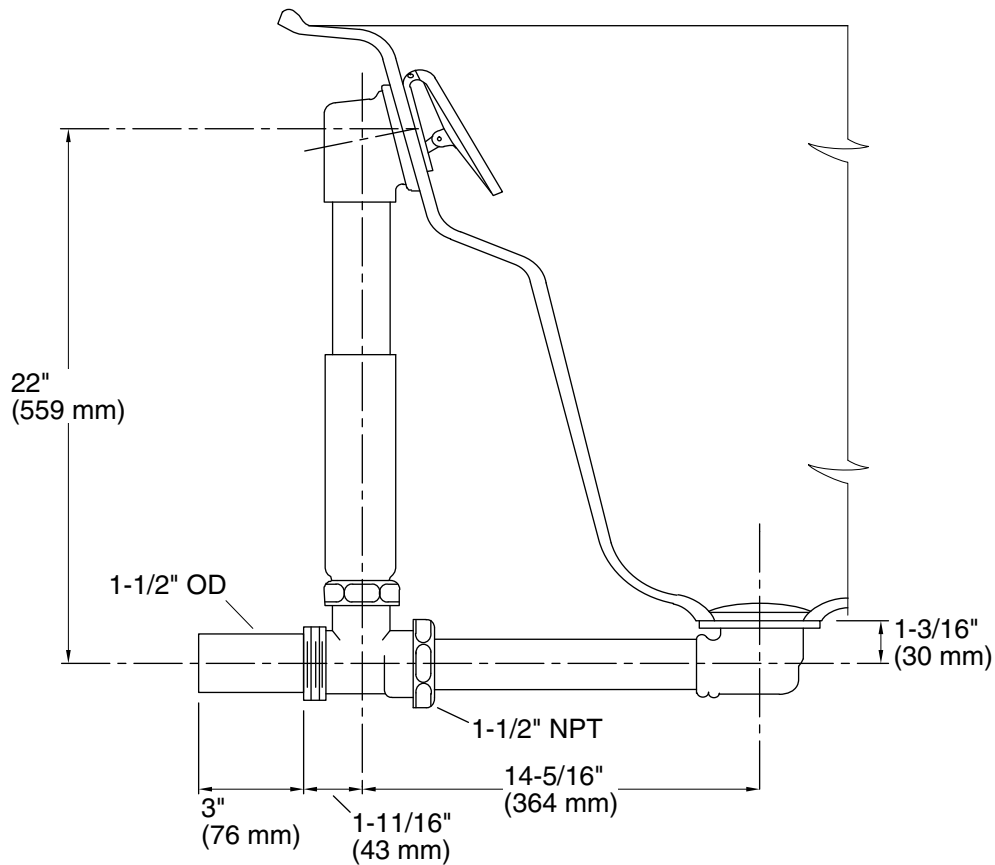

Features

- 17-gauge brass construction
- Brass tailpiece
- 1-1/2" (38 mm) NPT connection
- Supports both above- and through-the-floor installations
- For use with most Tea-for-Two™ 66" x 36" baths, BubbleMassage™ air baths, and whirlpools

Technical Information

All product dimensions are nominal.

Notes

Install this product according to the installation guide.

ADA compliant when installed to the specific requirements of these regulations.